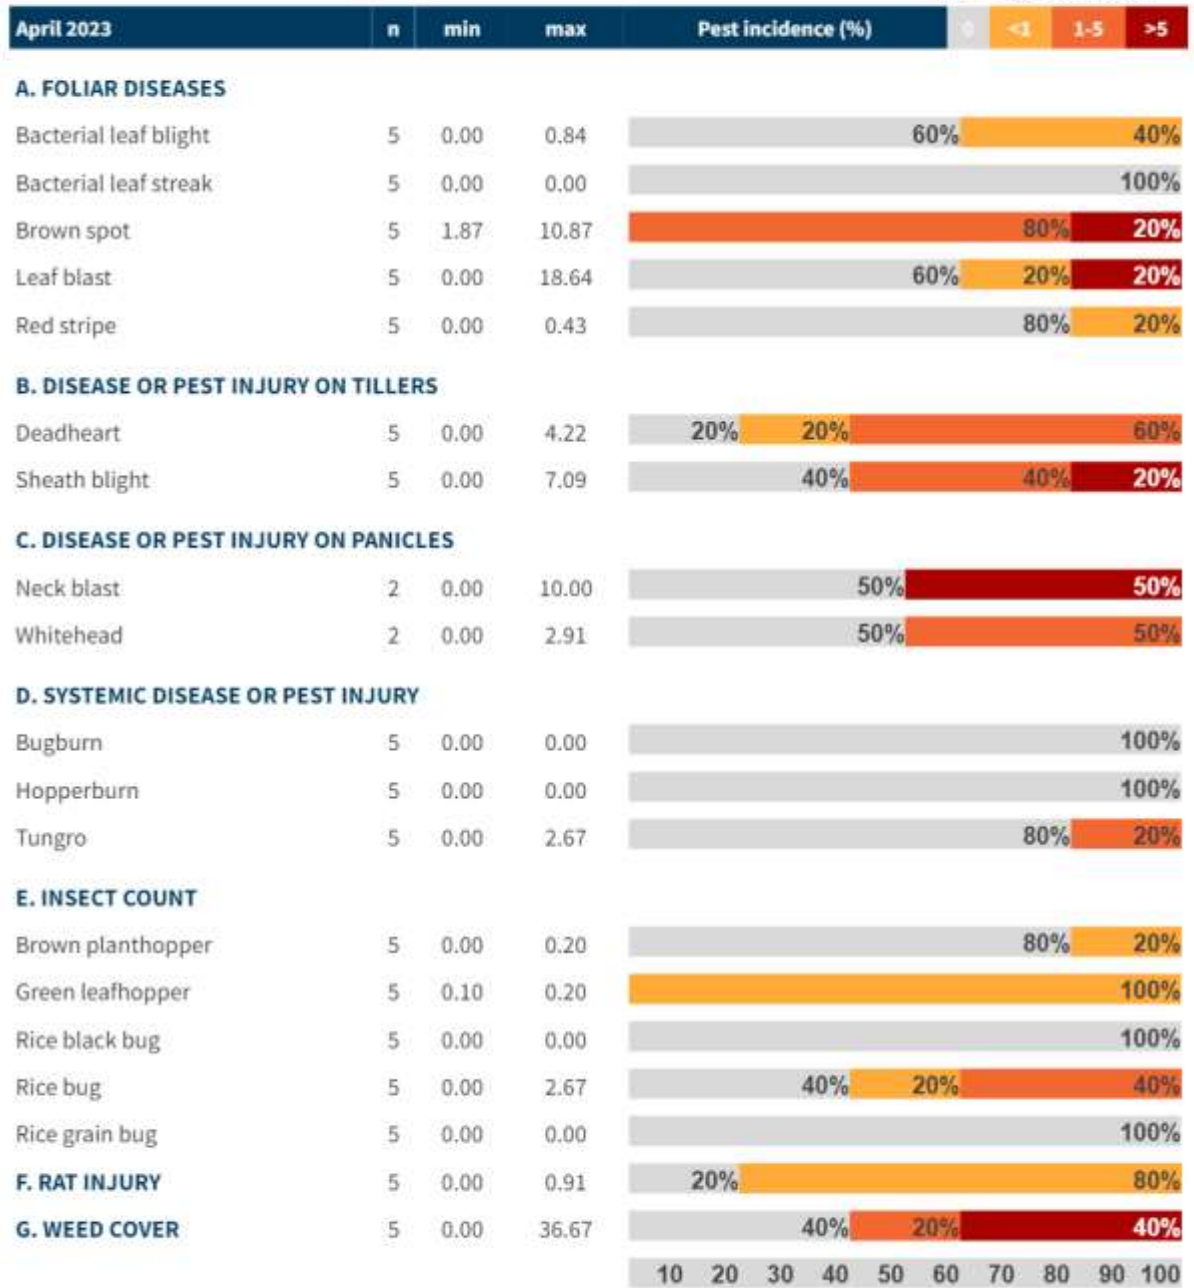

Figure 3. Incidence of pest injuries, counts of insect pests, and weed cover in Antique on April 2023. Horizontal bar shows the proportion of fields in each range of pest injury incidence, insect count or weed cover.

Figure 4. Incidence of pest injuries, counts of insect pests, and weed cover in Iloilo on April 2023. Horizontal bar shows the proportion of fields in each range of pest injury incidence, insect count or weed cover.

Figure 5. Incidence of pest injuries, counts of insect pests, and weed cover in Negros Occidental on April 2023. Horizontal bar shows the proportion of fields in each range of pest injury incidence, insect count or weed cover.

Figure 6. Incidence of pest injuries, counts of insect pests, and weed cover in Capiz on April 2023. Horizontal bar shows the proportion of fields in each range of pest injury incidence, insect count or weed cover.