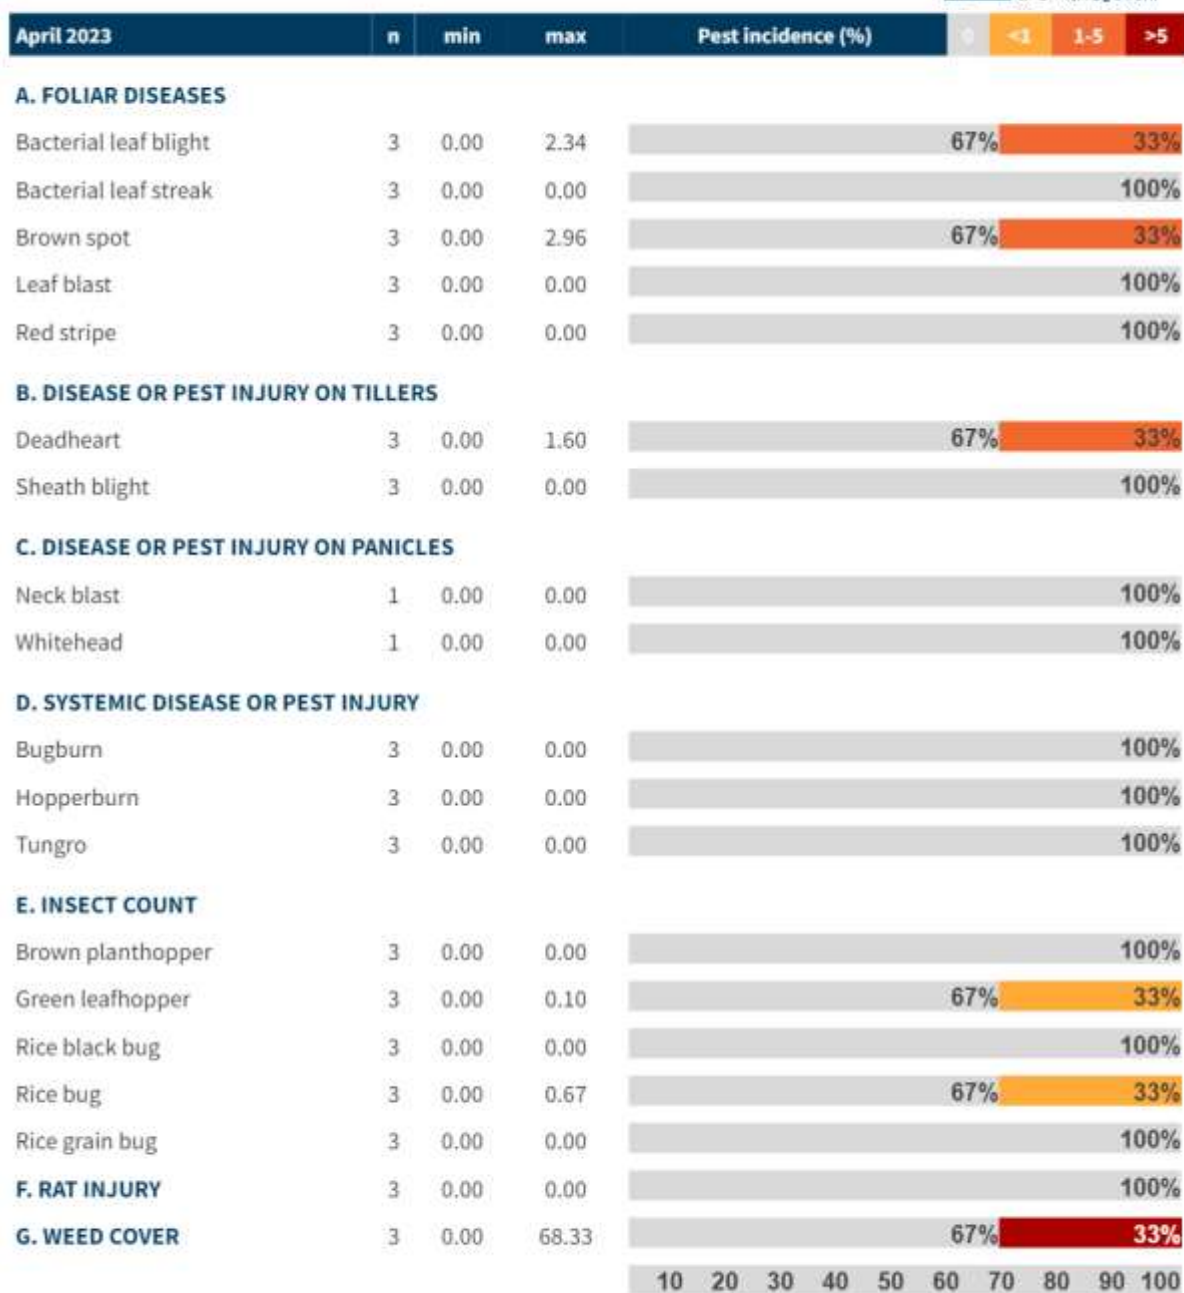

Rice crop developmental stage: Tillering to maturity stage.

Data collector/s: Fe Pollentes, Arniel Ramos, Nerisa Capungan, Renea Talaman, Gregorie Gicana, Daisy Tamayo, Ledelyn Dalida, Ellen Joy Tabaque, Romel Tibang, Anthony Mark Hondrade, Jona Lyn Lantiza, Ziroh Elerio, Felix Jamilla, Randy Carmen, Marlon Narida, and Vanessa Mae Ebron.

Table 1. List of monitoring fields with $\geq 10\%$ average incidences of foliar disease and pest injury on panicles in Western Visayas on April 2023.

Field code	Growth stage	Pest	Incidence (%)
60027	Dough	Neck blast	10.00
60153	Maturity	Whitehead_stem borer	10.43
60189	Heading	Whitehead_stem borer	10.01
60097	Tillering	Deadheart_stem borer	11.11
60098	Tillering	Deadheart_stem borer	11.82
60028	Tillering	Leaf blast	18.64
60007	Milk	Brown spot	20.08
60013	Dough	Brown spot	32.19
60025	Dough	Brown spot	10.87
60070	Booting	Brown spot	17.26
60110	Dough	Brown spot	19.73
60121	Tillering	Brown spot	16.37
60198	Tillering	Brown spot	11.41

Figure 1. PRIME monitoring fields in Region VI (Western Visayas) as of March 2023.

Figure 2. Incidence of pest injuries, counts of insect pests, and weed cover in Aklan on April 2023. Horizontal bar shows the proportion of fields in each range of pest injury incidence, insect count or weed cover.

Figure 3. Incidence of pest injuries, counts of insect pests, and weed cover in Antique on April 2023. Horizontal bar shows the proportion of fields in each range of pest injury incidence, insect count or weed cover.