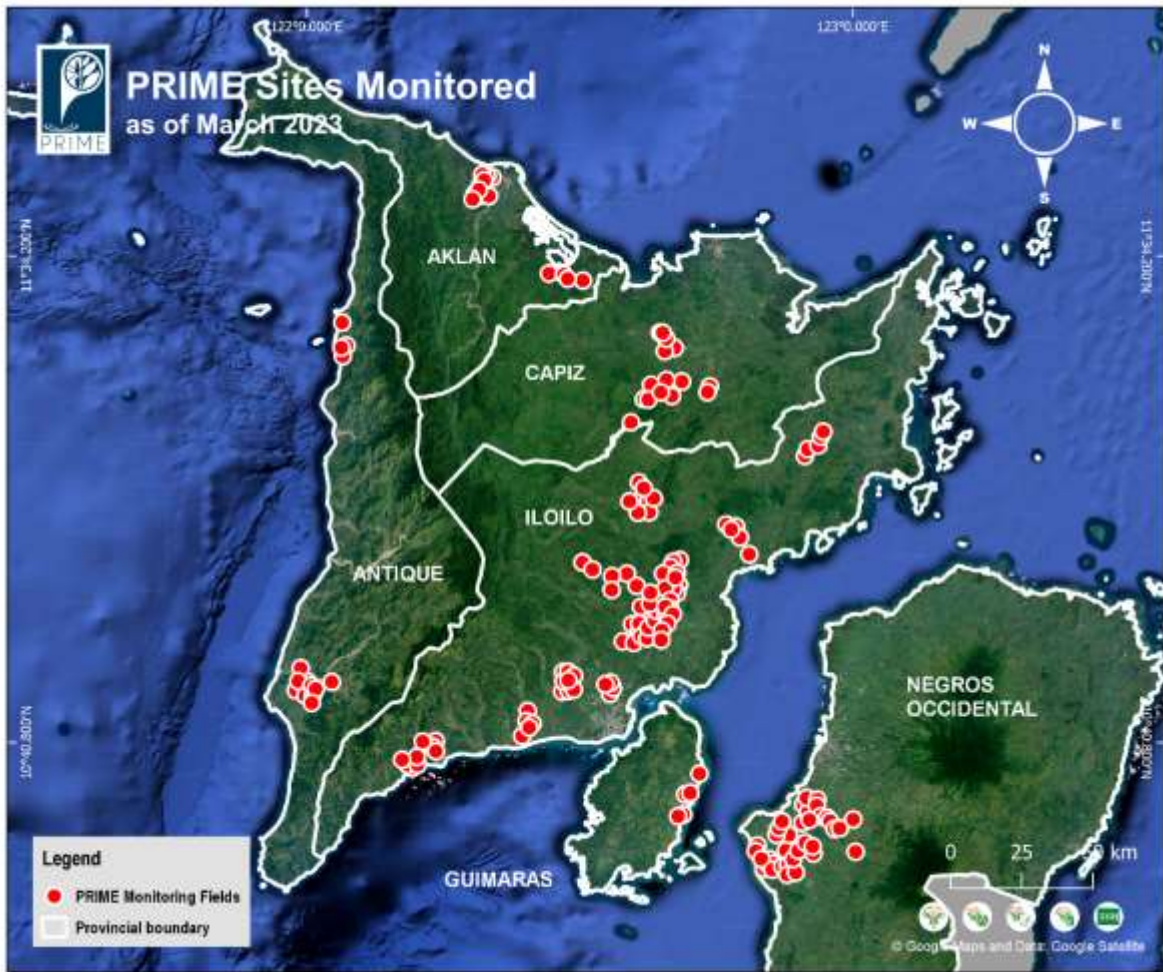

PEST SURVEY DATA OF REGION VI (Western Visayas)

April 2023

Monitoring date: April 3-15, 2023

Provinces surveyed: Aklan, Antique, Capiz, Guimaras, Iloilo, Negros Occidental.

Number of Monitoring fields: 170 monitoring fields (95 at fallow period, 14 just harvested, 5 at land preparation, 14 planted with other crops, and 42 planted with rice)

Rice crop developmental stage: Tillering to maturity stage.

Data collector/s: Fe Pollentes, Arniel Ramos, Nerisa Capungan, Renea Talaman, Gregorie Gicana, Daisy Tamayo, Ledelyn Dalida, Ellen Joy Tabaque, Romel Tibang, Anthony Mark Hondrade, Jona Lyn Lantiza, Ziroh Elerio, Felix Jamilla, Randy Carmen, Marlon Narida, and Vanessa Mae Ebron.

Table 1. List of monitoring fields with $\geq 10\%$ average incidences of foliar disease and pest injury on panicles in Western Visayas on April 2023.

Field code	Growth stage	Pest	Incidence (%)
60027	Dough	Neck blast	10.00
60153	Maturity	Whitehead_stem borer	10.43
60189	Heading	Whitehead_stem borer	10.01
60097	Tillering	Deadheart_stem borer	11.11
60098	Tillering	Deadheart_stem borer	11.82
60028	Tillering	Leaf blast	18.64
60007	Milk	Brown spot	20.08
60013	Dough	Brown spot	32.19
60025	Dough	Brown spot	10.87
60070	Booting	Brown spot	17.26
60110	Dough	Brown spot	19.73
60121	Tillering	Brown spot	16.37
60198	Tillering	Brown spot	11.41

Figure 1. PRIME monitoring fields in Region VI (Western Visayas) as of March 2023.

Figure 2. Incidence of pest injuries, counts of insect pests, and weed cover in Aklan on April 2023. Horizontal bar shows the proportion of fields in each range of pest injury incidence, insect count or weed cover.