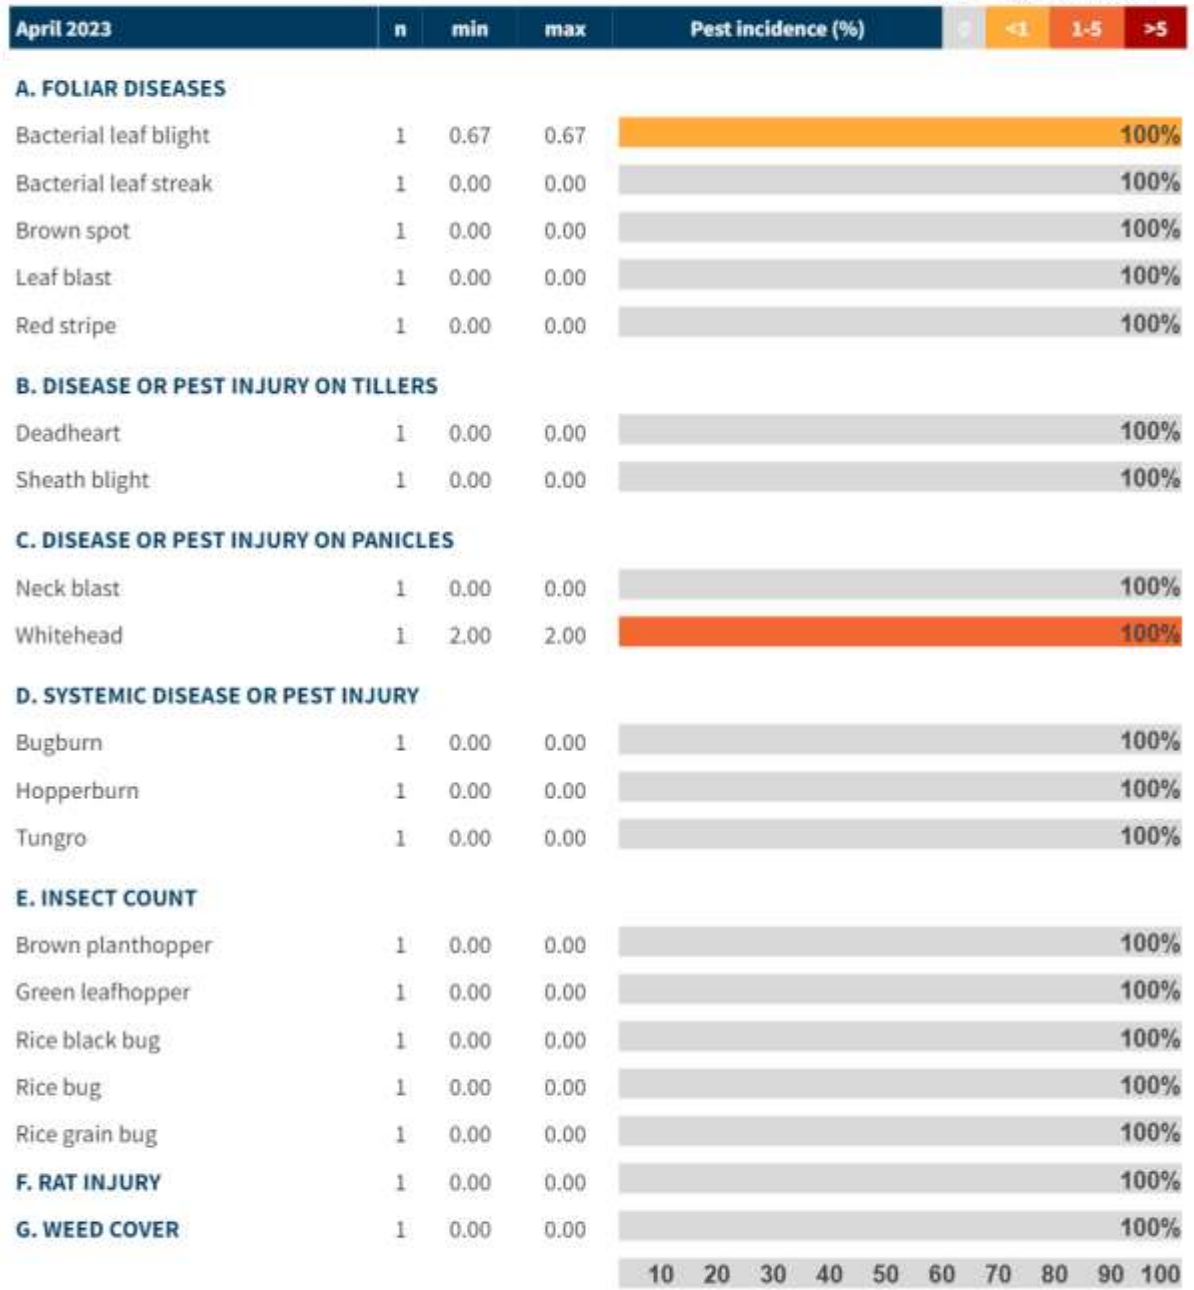

Figure 4. Incidence of pest injuries, counts of insect pests, and weed cover in Iloilo on April 2023. Horizontal bar shows the proportion of fields in each range of pest injury incidence, insect count or weed cover.

Figure 5. Incidence of pest injuries, counts of insect pests, and weed cover in Negros Occidental on April 2023. Horizontal bar shows the proportion of fields in each range of pest injury incidence, insect count or weed cover.

Figure 6. Incidence of pest injuries, counts of insect pests, and weed cover in Capiz on April 2023. Horizontal bar shows the proportion of fields in each range of pest injury incidence, insect count or weed cover.

Figure 7. Incidence of pest injuries, counts of insect pests, and weed cover in Guimaras on April 2023. Horizontal bar shows the proportion of fields in each range of pest injury incidence, insect count or weed cover.