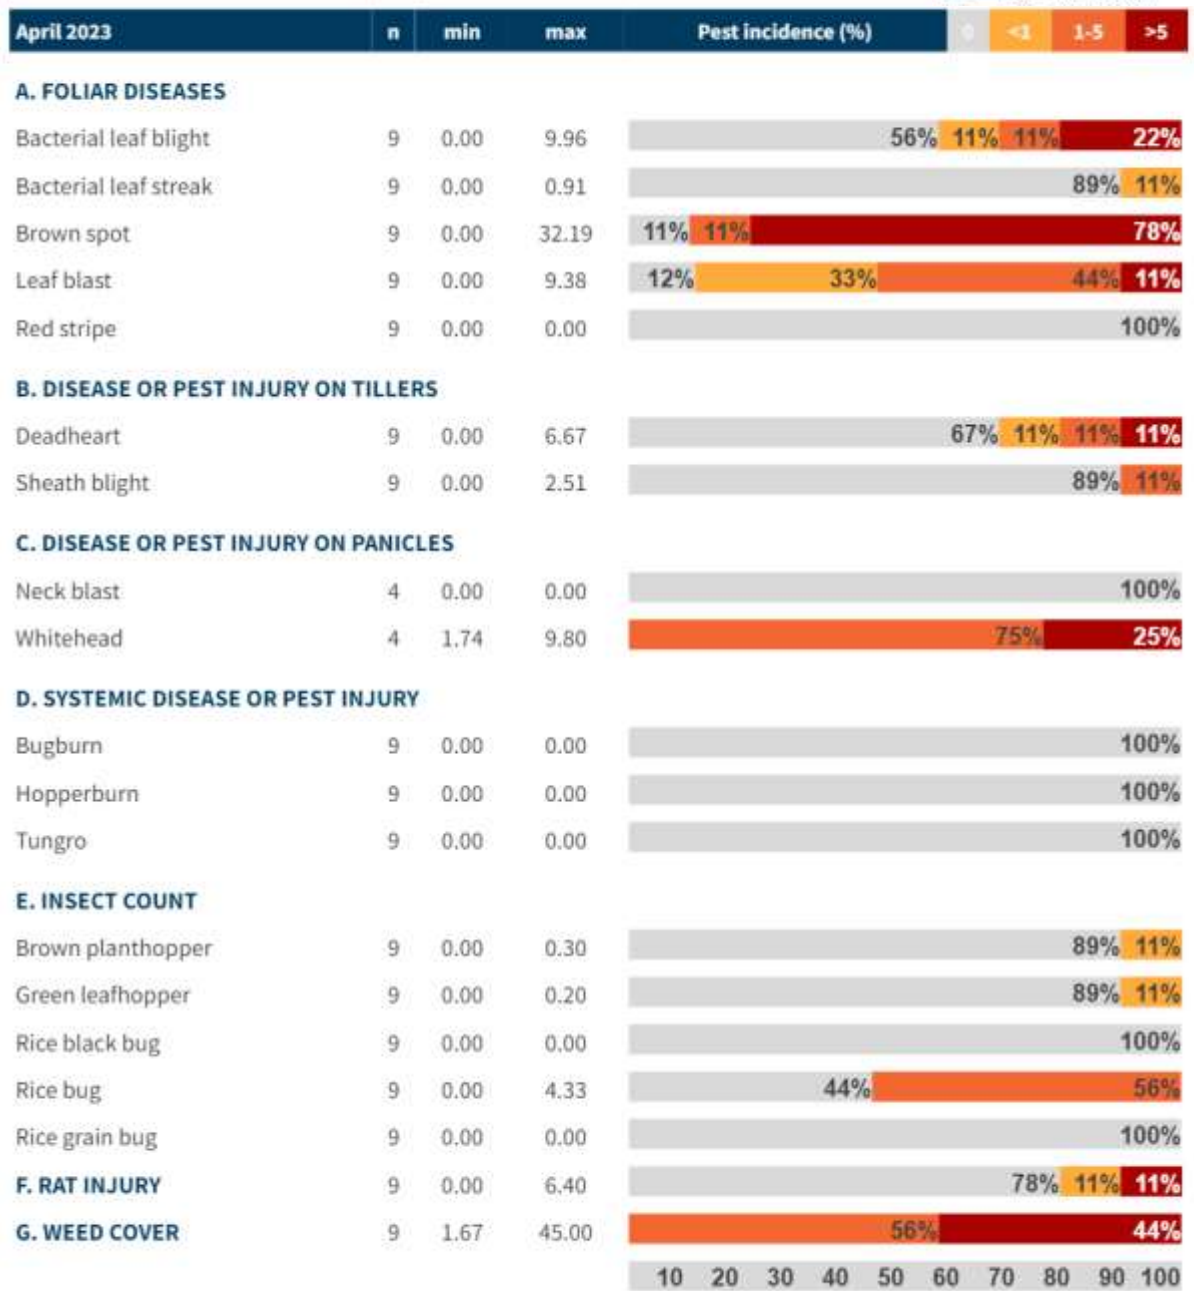

Table 1. List of monitoring fields with $\geq 10\%$ average incidences of foliar disease and pest injury on panicles in Western Visayas on April 2023.

Field code	Growth stage	Pest	Incidence (%)
60027	Dough	Neck blast	10.00
60153	Maturity	Whitehead_stem borer	10.43
60189	Heading	Whitehead_stem borer	10.01
60097	Tillering	Deadheart_stem borer	11.11
60098	Tillering	Deadheart_stem borer	11.82
60028	Tillering	Leaf blast	18.64
60007	Milk	Brown spot	20.08
60013	Dough	Brown spot	32.19
60025	Dough	Brown spot	10.87
60070	Booting	Brown spot	17.26
60110	Dough	Brown spot	19.73
60121	Tillering	Brown spot	16.37
60198	Tillering	Brown spot	11.41

Figure 1. PRIME monitoring fields in Region VI (Western Visayas) as of March 2023.

Figure 2. Incidence of pest injuries, counts of insect pests, and weed cover in Aklan on April 2023. Horizontal bar shows the proportion of fields in each range of pest injury incidence, insect count or weed cover.

Figure 3. Incidence of pest injuries, counts of insect pests, and weed cover in Antique on April 2023. Horizontal bar shows the proportion of fields in each range of pest injury incidence, insect count or weed cover.

Figure 4. Incidence of pest injuries, counts of insect pests, and weed cover in Iloilo on April 2023. Horizontal bar shows the proportion of fields in each range of pest injury incidence, insect count or weed cover.