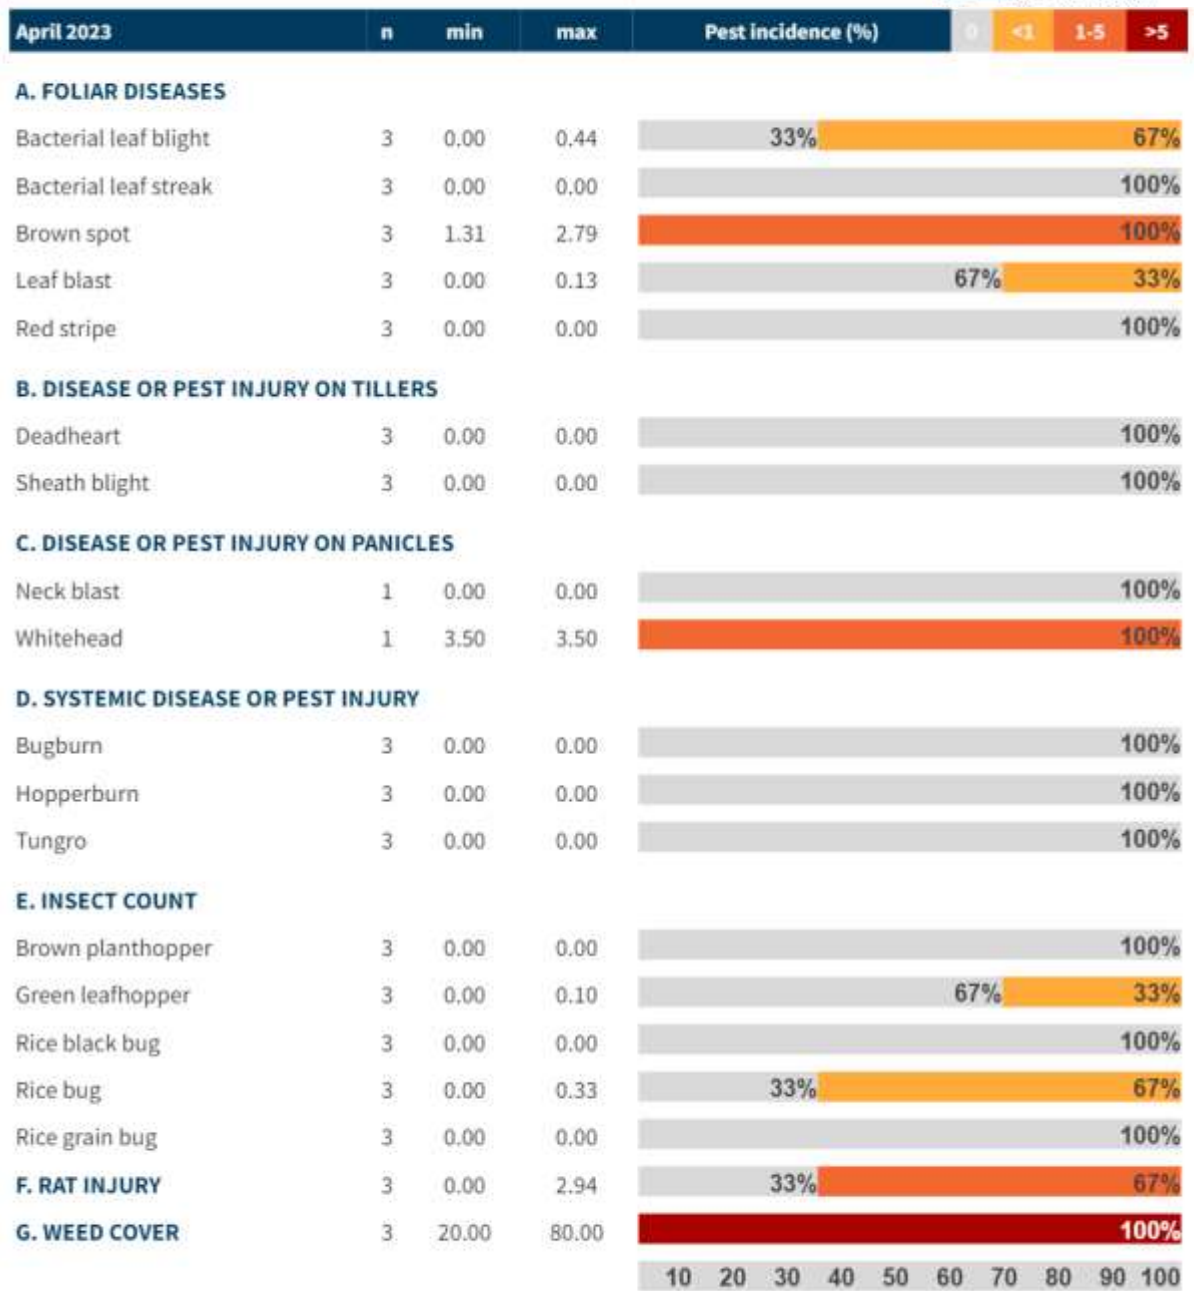

Rice crop developmental stage: Tillering to maturity stage.

Data collector/s: Fe Pollentes, Arniel Ramos, Nerisa Capungan, Renea Talaman, Gregorie Gicana, Daisy Tamayo, Ledelyn Dalida, Ellen Joy Tabaque, Romel Tibang, Anthony Mark Hondrade, Jona Lyn Lantiza, Ziroh Elerio, Felix Jamilla, Randy Carmen, Marlon Narida, and Vanessa Mae Ebron.

Table 1. List of monitoring fields with $\geq 10\%$ average incidences of foliar disease and pest injury on panicles in Western Visayas on April 2023.

Field code	Growth stage	Pest	Incidence (%)
60027	Dough	Neck blast	10.00
60153	Maturity	Whitehead_stem borer	10.43
60189	Heading	Whitehead_stem borer	10.01
60097	Tillering	Deadheart_stem borer	11.11
60098	Tillering	Deadheart_stem borer	11.82
60028	Tillering	Leaf blast	18.64
60007	Milk	Brown spot	20.08
60013	Dough	Brown spot	32.19
60025	Dough	Brown spot	10.87
60070	Booting	Brown spot	17.26
60110	Dough	Brown spot	19.73
60121	Tillering	Brown spot	16.37
60198	Tillering	Brown spot	11.41

Figure 1. PRIME monitoring fields in Region VI (Western Visayas) as of March 2023.

Figure 2. Incidence of pest injuries, counts of insect pests, and weed cover in Aklan on April 2023. Horizontal bar shows the proportion of fields in each range of pest injury incidence, insect count or weed cover.

Figure 3. Incidence of pest injuries, counts of insect pests, and weed cover in Antique on April 2023. Horizontal bar shows the proportion of fields in each range of pest injury incidence, insect count or weed cover.