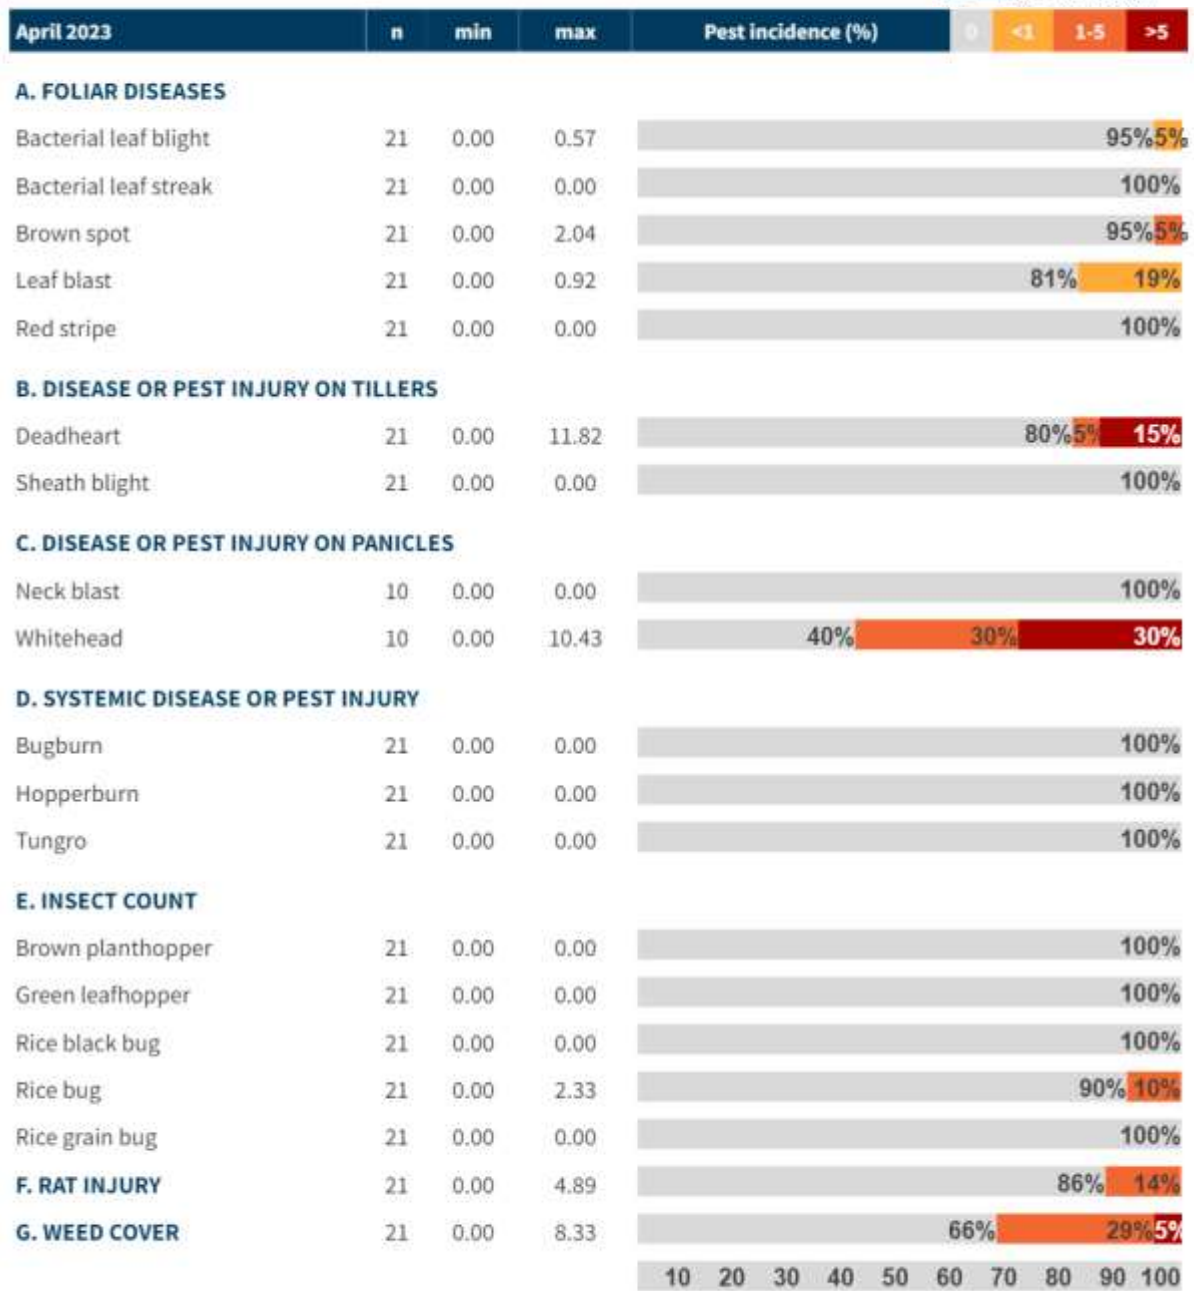

Rice crop developmental stage: Tillering to maturity stage.

Data collector/s: Fe Pollentes, Arniel Ramos, Nerisa Capungan, Renea Talaman, Gregorie Gicana, Daisy Tamayo, Ledelyn Dalida, Ellen Joy Tabaque, Romel Tibang, Anthony Mark Hondrade, Jona Lyn Lantiza, Ziroh Elerio, Felix Jamilla, Randy Carmen, Marlon Narida, and Vanessa Mae Ebron.

Figure 3. Incidence of pest injuries, counts of insect pests, and weed cover in Antique on April 2023. Horizontal bar shows the proportion of fields in each range of pest injury incidence, insect count or weed cover.

Figure 4. Incidence of pest injuries, counts of insect pests, and weed cover in Iloilo on April 2023. Horizontal bar shows the proportion of fields in each range of pest injury incidence, insect count or weed cover.

Figure 5. Incidence of pest injuries, counts of insect pests, and weed cover in Negros Occidental on April 2023. Horizontal bar shows the proportion of fields in each range of pest injury incidence, insect count or weed cover.